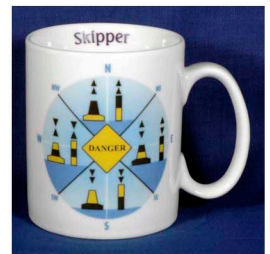

## Nautical Designs 2008

PD018: First Sea Lord

PD019: Galley Slave

PD020: I'd Rather be Sailing

PD029: Blistered Bottom

PD030: Ol' Gaffer

PD016: Cardinals - Skipper  
PD017: Cardinals - First Mate

PD014: Compass - Skipper  
PD015: Compass - First Mate

PD031: Better a bad day on the water...

PD032: Better a bad day on the water...

PD001: When all else fails..

PD002: Old Sailors...

PD003: Nothing Works...

PD004: IOW - Skipper

PD005: IOW - First Mate

PD006: IOW - Crew

PD007: Channel - Skipper

PD008: Channel - First Mate

PD021: Boat Definition

PD009: Channel - Crew

PD010: Nautical Quotes 1

PD011: Nautical Quotes 2

PD012: Sextant - Skipper  
PD013: Sextant - First Mate

PD026: New Channel - Skipper  
PD028: New Channel - Crew