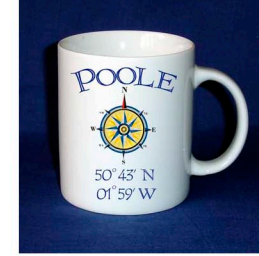

## Nautical Designs 2008

PD018: First Sea Lord

PD019: Galley Slave

PD020: I'd Rather be Sailing

PD029: Blistered Bottom

PD030: Ol' Gaffer

PD016: Cardinals - Skipper  
PD017: Cardinals - First Mate

PD014: Compass - Skipper  
PD015: Compass - First Mate

PD007: Channel - Skipper

PD008: Channel - First Mate

PD021: Boat Definition

PD009: Channel - Crew

PD010: Nautical Quotes 1

PD011: Nautical Quotes 2

PD012: Sextant - Skipper  
PD013: Sextant - First Mate

PD026: New Channel - Skipper  
PD028: New Channel - Crew

PD029: New Channel - First Mate

PD022: Happy Sailing - Poole

PD024: Poole - Lat Long

*These items can be supplied personalised for any location, e.g. Cowes, Dartmouth etc.*