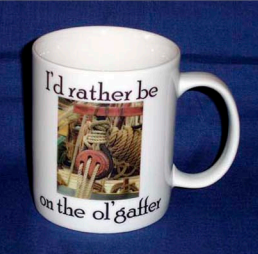

## Nautical Designs 2008

PD018: First Sea Lord

PD019: Galley Slave

PD020: I'd Rather be Sailing

PD029: Blistered Bottom

PD030: Ol' Gaffer

PD016: Cardinals - Skipper  
PD017: Cardinals - First Mate

PD014: Compass - Skipper  
PD015: Compass - First Mate

PD031: Better a bad day on the water...

PD032: Better a bad day on the water...

PD001: When all else fails..

PD002: Old Sailors...

PD003: Nothing Works...

PD004: IOW - Skipper

PD005: IOW - First Mate

PD006: IOW - Crew

PD007: Channel - Skipper

PD008: Channel - First Mate

PD021: Boat Definition

PD009: Channel - Crew

PD010: Nautical Quotes 1

PD011: Nautical Quotes 2

PD012: Sextant - Skipper  
PD013: Sextant - First Mate

PD026: New Channel - Skipper  
PD028: New Channel - Crew