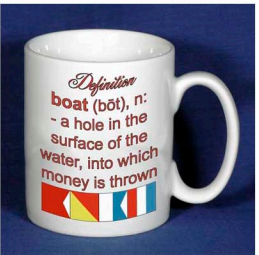

PD021: Boat Definition