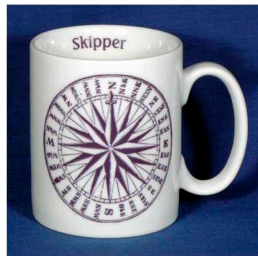

## Nautical Designs 2008

PD018: First Sea Lord

PD019: Galley Slave

PD020: I'd Rather be Sailing

PD029: Blistered Bottom

PD030: Ol' Gaffer

PD016: Cardinals - Skipper  
PD017: Cardinals - First Mate

PD014: Compass - Skipper  
PD015: Compass - First Mate