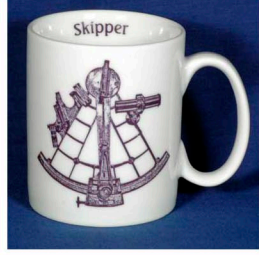

## Nautical Designs 2008

PD018: First Sea Lord

PD019: Galley Slave

PD020: I'd Rather be Sailing

PD029: Blistered Bottom

PD030: Ol' Gaffer

PD016: Cardinals - Skipper  
PD017: Cardinals - First Mate

PD014: Compass - Skipper  
PD015: Compass - First Mate

PD007: Channel - Skipper

PD008: Channel - First Mate

PD021: Boat Definition

PD009: Channel - Crew

PD010: Nautical Quotes 1

PD011: Nautical Quotes 2

PD012: Sextant - Skipper  
PD013: Sextant - First Mate

PD026: New Channel - Skipper  
PD028: New Channel - Crew

PD029: New Channel - First Mate

PD022: Happy Sailing - Poole

PD024: Poole - Lat Long

*These items can be supplied personalised for any location, e.g. Cowes, Dartmouth etc.*