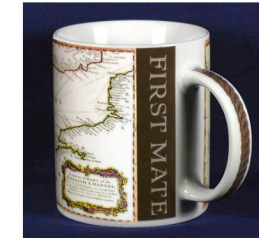

## Nautical Designs 2008

PD018: First Sea Lord

PD019: Galley Slave

PD020: I'd Rather be Sailing

PD029: Blistered Bottom

PD030: Ol' Gaffer

PD016: Cardinals - Skipper  
PD017: Cardinals - First Mate

PD014: Compass - Skipper  
PD015: Compass - First Mate

PD007: Channel - Skipper

PD008: Channel - First Mate

PD021: Boat Definition

PD009: Channel - Crew

PD010: Nautical Quotes 1

PD011: Nautical Quotes 2

PD012: Sextant - Skipper  
PD013: Sextant - First Mate

PD026: New Channel - Skipper  
PD028: New Channel - Crew

PD029: New Channel - First Mate

PD022: Happy Sailing - Poole

PD024: Poole - Lat Long

*These items can be supplied personalised for any location, e.g. Cowes, Dartmouth etc.*