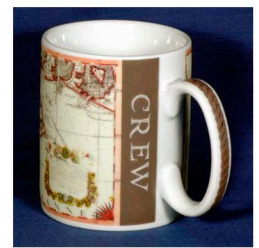

## Nautical Designs 2008

PD018: First Sea Lord

PD019: Galley Slave

PD020: I'd Rather be Sailing

PD029: Blistered Bottom

PD030: Ol' Gaffer

PD016: Cardinals - Skipper  
PD017: Cardinals - First Mate

PD014: Compass - Skipper  
PD015: Compass - First Mate

PD031: Better a bad day on the water...

PD032: Better a bad day on the water...

PD001: When all else fails..

PD002: Old Sailors...

PD003: Nothing Works...

PD004: IOW - Skipper

PD005: IOW - First Mate

PD006: IOW - Crew

PD007: Channel - Skipper

PD008: Channel - First Mate

PD021: Boat Definition

PD009: Channel - Crew

PD010: Nautical Quotes 1

PD011: Nautical Quotes 2

PD012: Sextant - Skipper  
PD013: Sextant - First Mate

PD026: New Channel - Skipper  
PD028: New Channel - Crew