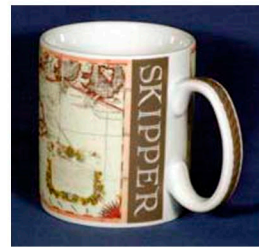

## Nautical Designs 2008

PD018: First Sea Lord

PD019: Galley Slave

PD020: I'd Rather be Sailing

PD029: Blistered Bottom

PD030: Ol' Gaffer

PD016: Cardinals - Skipper  
PD017: Cardinals - First Mate

PD014: Compass - Skipper  
PD015: Compass - First Mate

PD031: Better a bad day on the water...

PD032: Better a bad day on the water...

PD001: When all else fails..

PD002: Old Sailors...

PD003: Nothing Works...

PD004: IOW - Skipper

PD005: IOW - First Mate

PD006: IOW - Crew

PD007: Channel - Skipper

PD008: Channel - First Mate

PD021: Boat Definition

PD009: Channel - Crew

PD010: Nautical Quotes 1

PD011: Nautical Quotes 2

PD012: Sextant - Skipper  
PD013: Sextant - First Mate

PD026: New Channel - Skipper  
PD028: New Channel - Crew