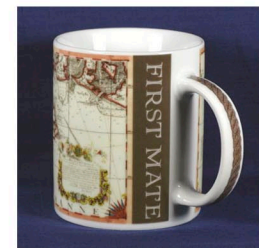

## Nautical Designs 2008

PD018: First Sea Lord

PD019: Galley Slave

PD020: I'd Rather be Sailing

PD029: Blistered Bottom

PD030: Ol' Gaffer

PD016: Cardinals - Skipper  
PD017: Cardinals - First Mate

PD014: Compass - Skipper  
PD015: Compass - First Mate

PD031: Better a bad day on the water...

PD032: Better a bad day on the water...

PD001: When all else fails..

PD002: Old Sailors...

PD003: Nothing Works...

PD004: IOW - Skipper

PD005: IOW - First Mate

PD006: IOW - Crew