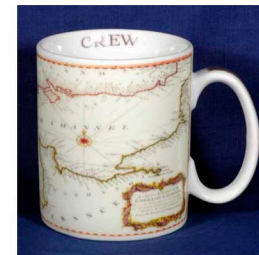

PD008: Channel - First Mate