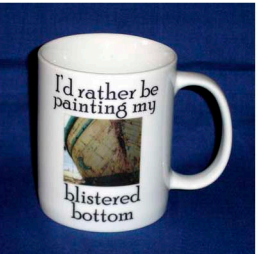

## Nautical Designs 2008

PD018: First Sea Lord

PD019: Galley Slave

PD020: I'd Rather be Sailing

PD029: Blistered Bottom

PD030: Ol' Gaffer

PD016: Cardinals - Skipper  
PD017: Cardinals - First Mate

PD014: Compass - Skipper  
PD015: Compass - First Mate