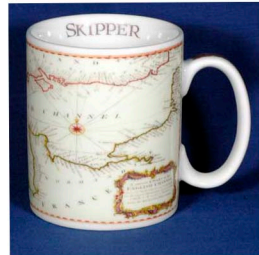

## Nautical Designs 2008

PD018: First Sea Lord

PD019: Galley Slave

PD020: I'd Rather be Sailing

PD029: Blistered Bottom

PD030: Ol' Gaffer

PD016: Cardinals - Skipper  
PD017: Cardinals - First Mate

PD014: Compass - Skipper  
PD015: Compass - First Mate

PD031: Better a bad day on the water...

PD032: Better a bad day on the water...

PD001: When all else fails..

PD002: Old Sailors...

PD003: Nothing Works...

PD004: IOW - Skipper

PD005: IOW - First Mate

PD006: IOW - Crew