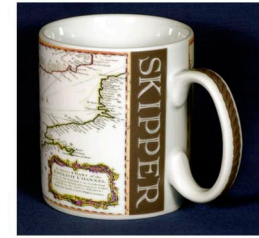

## Nautical Designs 2008

PD018: First Sea Lord

PD019: Galley Slave

PD020: I'd Rather be Sailing

PD029: Blistered Bottom

PD030: Ol' Gaffer

PD016: Cardinals - Skipper  
PD017: Cardinals - First Mate

PD014: Compass - Skipper  
PD015: Compass - First Mate

PD007: Channel - Skipper

PD008: Channel - First Mate

PD021: Boat Definition

PD009: Channel - Crew

PD010: Nautical Quotes 1

PD011: Nautical Quotes 2

PD012: Sextant - Skipper  
PD013: Sextant - First Mate

PD026: New Channel - Skipper  
PD028: New Channel - Crew

PD029: New Channel - First Mate

PD022: Happy Sailing - Poole

PD024: Poole - Lat Long

*These items can be supplied personalised for any location, e.g. Cowes, Dartmouth etc.*